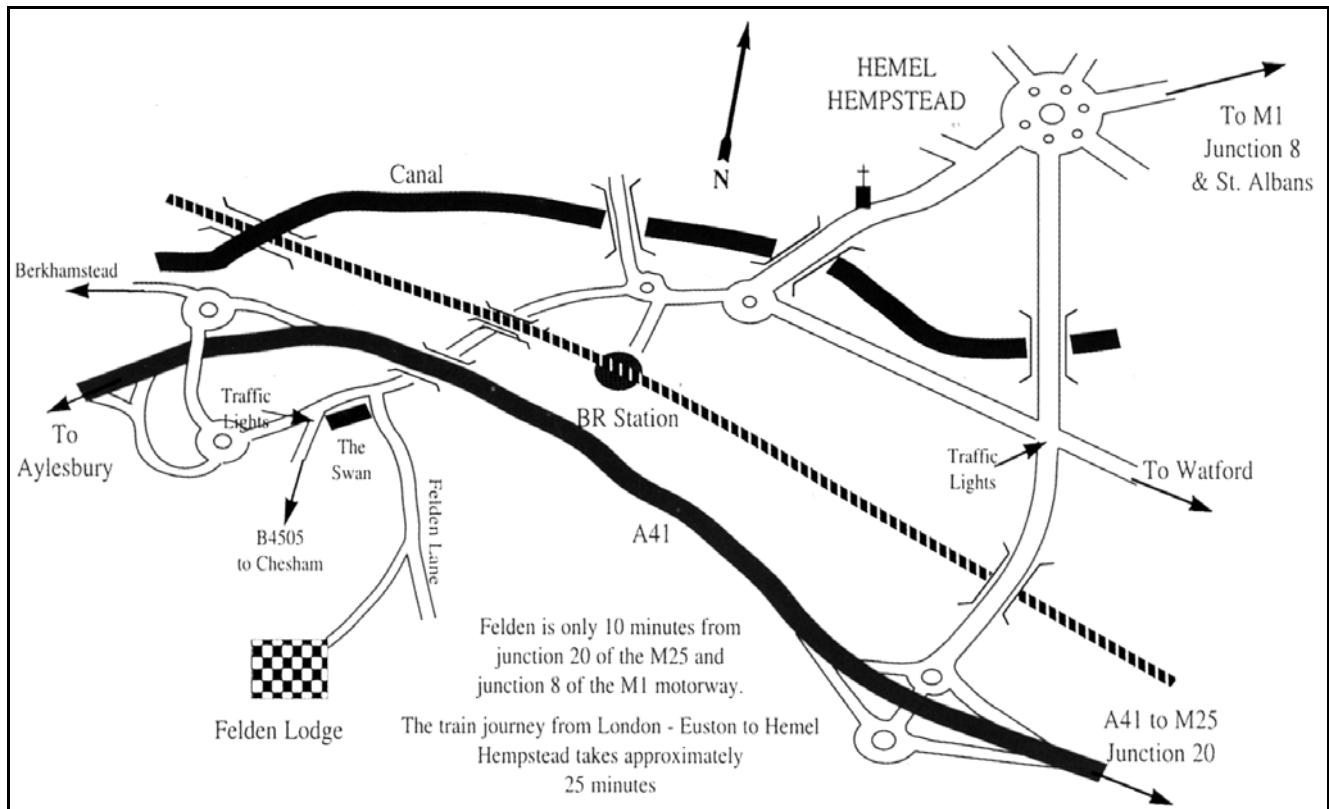

- ▶ **By Road:**
 - From the North: M1 junction 8, follow the A449 into Hemel Hempstead.
 - From the South: M25 junction 20, follow the A41 into Hemel Hempstead.
- ▶ **By Rail:** Hemel Hempstead Station is situated in Boxmoor. Journey time from London Euston is approximately 30 mins
- ▶ **By Air:**

Journey times from	Luton	-	20 mins
	Heathrow	-	35 mins
	Stanstead	-	60 mins
	Gatwick	-	60 mins
	London City	-	45 mins